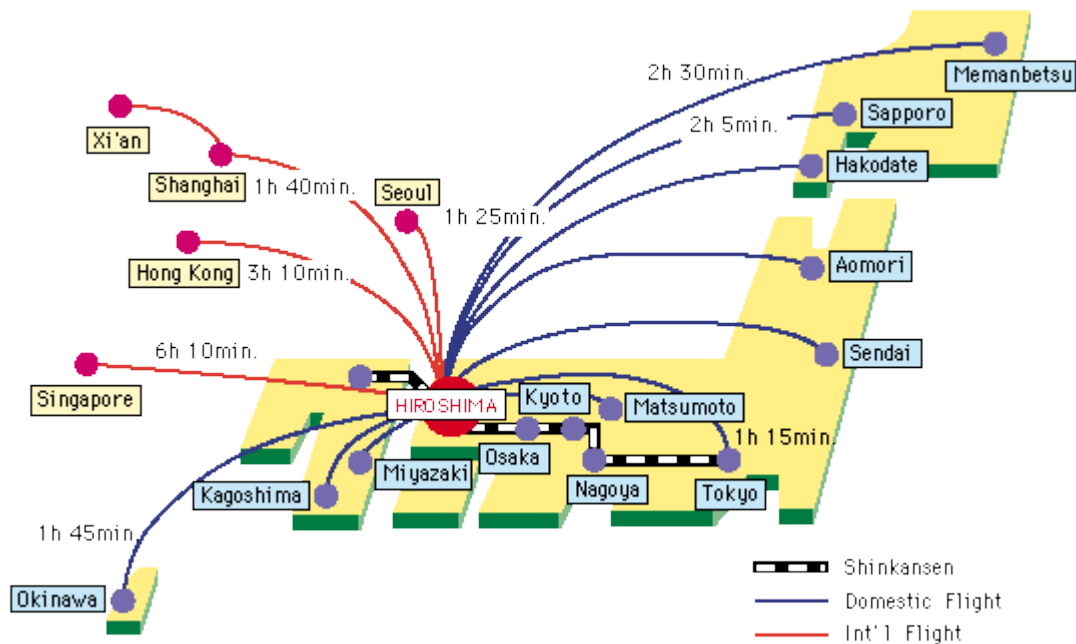

Travel Information: Access to Hiroshima City

From New Tokyo International Airport (Narita)

From Kansai International Airport

From Fukuoka International Airport