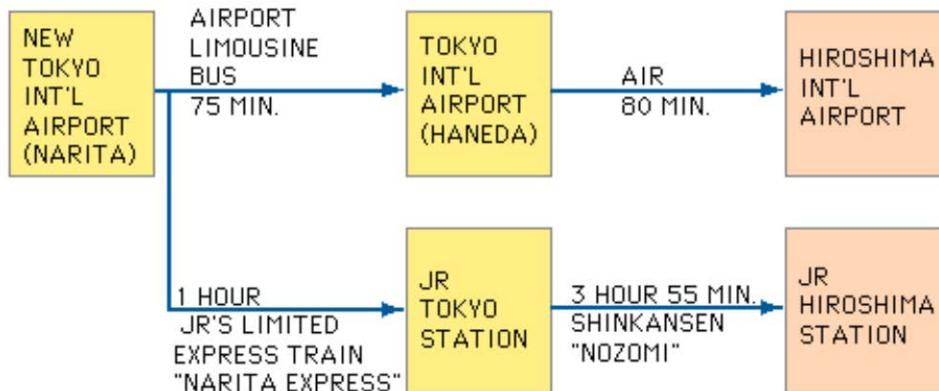

Travel Information: Access to Hiroshima City

From New Tokyo International Airport (Narita)

From Kansai International Airport

From Fukuoka International Airport